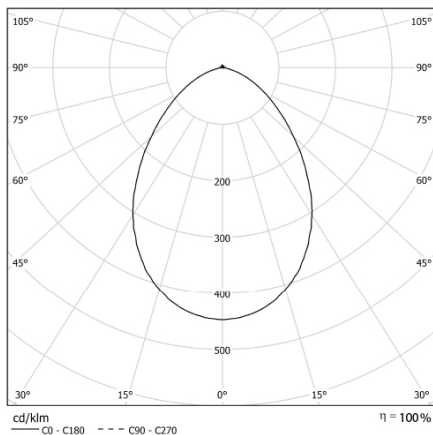

HALL LED ESSENTIAL Medium

IP54 protection from the bottom

CODE		FLUX	SIZE	CERTIFICATIONS
38MP14K4M54	14W 4000K	2100lm	210mm	    

Optics

Microcell polycarbonate internal reflector and opal microprism polycarbonate diffuser. UGR<19.