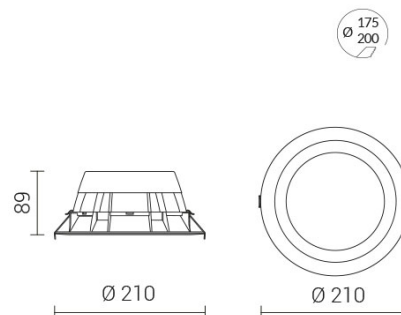

HALL LED ESSENTIAL Medium

IP54 protection from the bottom

CODE		FLUX	SIZE	CERTIFICATIONS
38MP14K4M54	14W 4000K	2100lm	210mm	    

Optics

Microcell polycarbonate internal reflector and opal microprism polycarbonate diffuser. UGR<19.

Specifications

SMD LED technology;
Driver included;
CRI>90;
Mac Adams 3;
Life Time: L80/B10 >50.000h;
5 years complete warranty;
Eye safety: RG0/RG1 in accordance with EN62471:2009

Body

Polycarbonate body and die-cast aluminum heat sink.